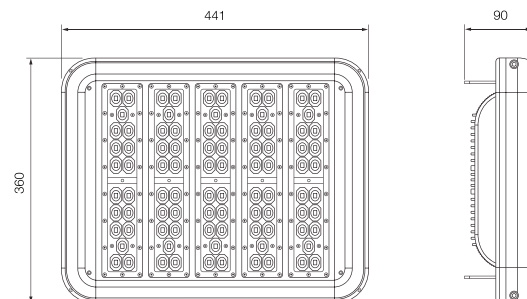

7 YEAR WARRANTY

TECHNICAL SPECIFICATIONS

Model Code	EVO-UAL-150
LED Chip	Nichia
Efficiency	110 lm/W
Lumens	16,500 lm
Colour Temperature	5000K (4000K Optional)
Beam Angle	60° × 90°
CRI	70 Ra
Total Power Consumption	150 W
LED Power Consumption	140 W
Power Frequency	47-63 Hz
Power Factor	0.95
Power Efficiency	93%
Input Voltage	AC 100-277V
Output Voltage	DC 48-56V
Output Current	2.5A (Constant current)
Lifespan	100,000 hrs TM-21 (L70)
IP Rating	IP65
Weight	9.2 kg
Dimensions	L441 × W360 × H90 mm
Operating Temperature	-40° to 55° C
Operating Humidity	15-90% relative humidity

DIMENSIONS

Measurements : mm

LIGHT DISTRIBUTION

Type : Rectangular Flood