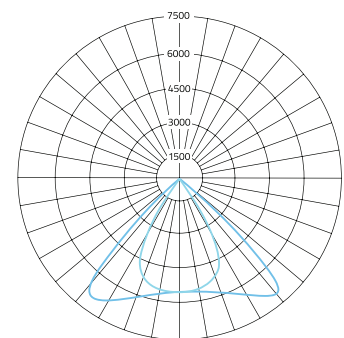

7 YEAR WARRANTY

TECHNICAL SPECIFICATIONS

Model Code	EVO-UAL-80
LED Chip	Nichia
Efficiency	110 lm/W
Lumens	8,800 lm
Colour Temperature	5000K (4000K Optional)
Beam Angle	60° × 90°
CRI	70 Ra
Total Power Consumption	80 W
LED Power Consumption	72 W
Power Frequency	47-63 Hz
Power Factor	0.95
Power Efficiency	91%
Input Voltage	AC 100-277V
Output Voltage	DC 48-56V
Output Current	1.3A (Constant current)
Lifespan	100,000 hrs TM-21 (L70)
IP Rating	IP65
Weight	7.0 kg
Dimensions	L315 × W360 × H90 mm
Operating Temperature	-40° to 55° C
Operating Humidity	15-90% relative humidity

DIMENSIONS

Measurements : mm

LIGHT DISTRIBUTION

Type : Rectangular Flood

Specifications are subject to change without notice.
 Specification Report Date: 15/5/2017
 © Copyright 2017 EVOLUTION LIGHTING All rights reserved