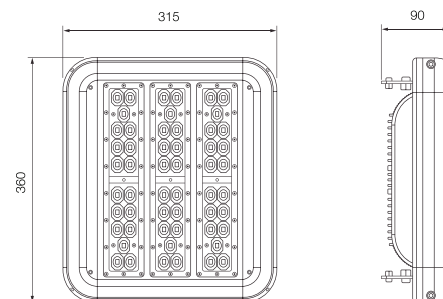

7 YEAR WARRANTY

TECHNICAL SPECIFICATIONS

Model Code	EVO-UAL-80
LED Chip	Nichia
Efficiency	110 lm/W
Lumens	8,800 lm
Colour Temperature	5000K (4000K Optional)
Beam Angle	60° × 90°
CRI	70 Ra
Total Power Consumption	80 W
LED Power Consumption	72 W
Power Frequency	47-63 Hz
Power Factor	0.95
Power Efficiency	91%
Input Voltage	AC 100-277V
Output Voltage	DC 48-56V
Output Current	1.3A (Constant current)
Lifespan	100,000 hrs TM-21 (L70)
IP Rating	IP65
Weight	7.0 kg
Dimensions	L315 × W360 × H90 mm
Operating Temperature	-40° to 55° C
Operating Humidity	15-90% relative humidity

DIMENSIONS

Measurements : mm

LIGHT DISTRIBUTION

Type : Rectangular Flood

Specifications are subject to change without notice.
 Specification Report Date: 15/5/2017
 © Copyright 2017 EVOLUTION LIGHTING All rights reserved